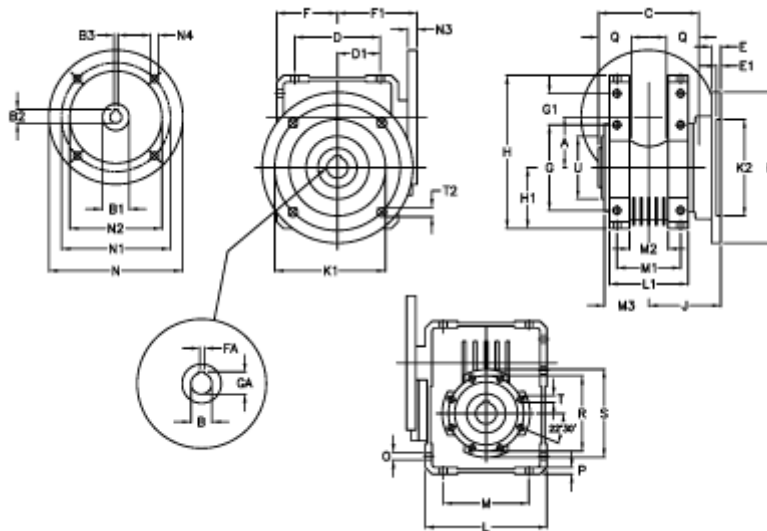

Article number: 392206301053116

Description: Worm Gear with Torque Limiter
W63 L1-UFC-10-P80B14

Measures

A = 62.17	E = 11	H = 182.5	M = 102	N4 = 6,5	U = 75
B = 25	E1 = 5	H1 = 72.5	M1 = 76	O = 9.0	
B1 E7 = 19	F = 73	J = 86.0	M2 = 46	P = 8	
B2 = 21.8	F1 = 102	K = 180	M3 = 53.0	Q = 35	
B3 H9 = 6	FA = 8	K1 = 150	N = 120	R = 90	
C = 120	G = 102	K2 = 115	N1 = 100	S = 105	
D = 102.0	G1 = 37.5	L = 145	N2 = 80	T = M8x14	
D1 = 51.0	GA = 28.3	L1 = 94	N3 = 11.0	T2 = 11.0	